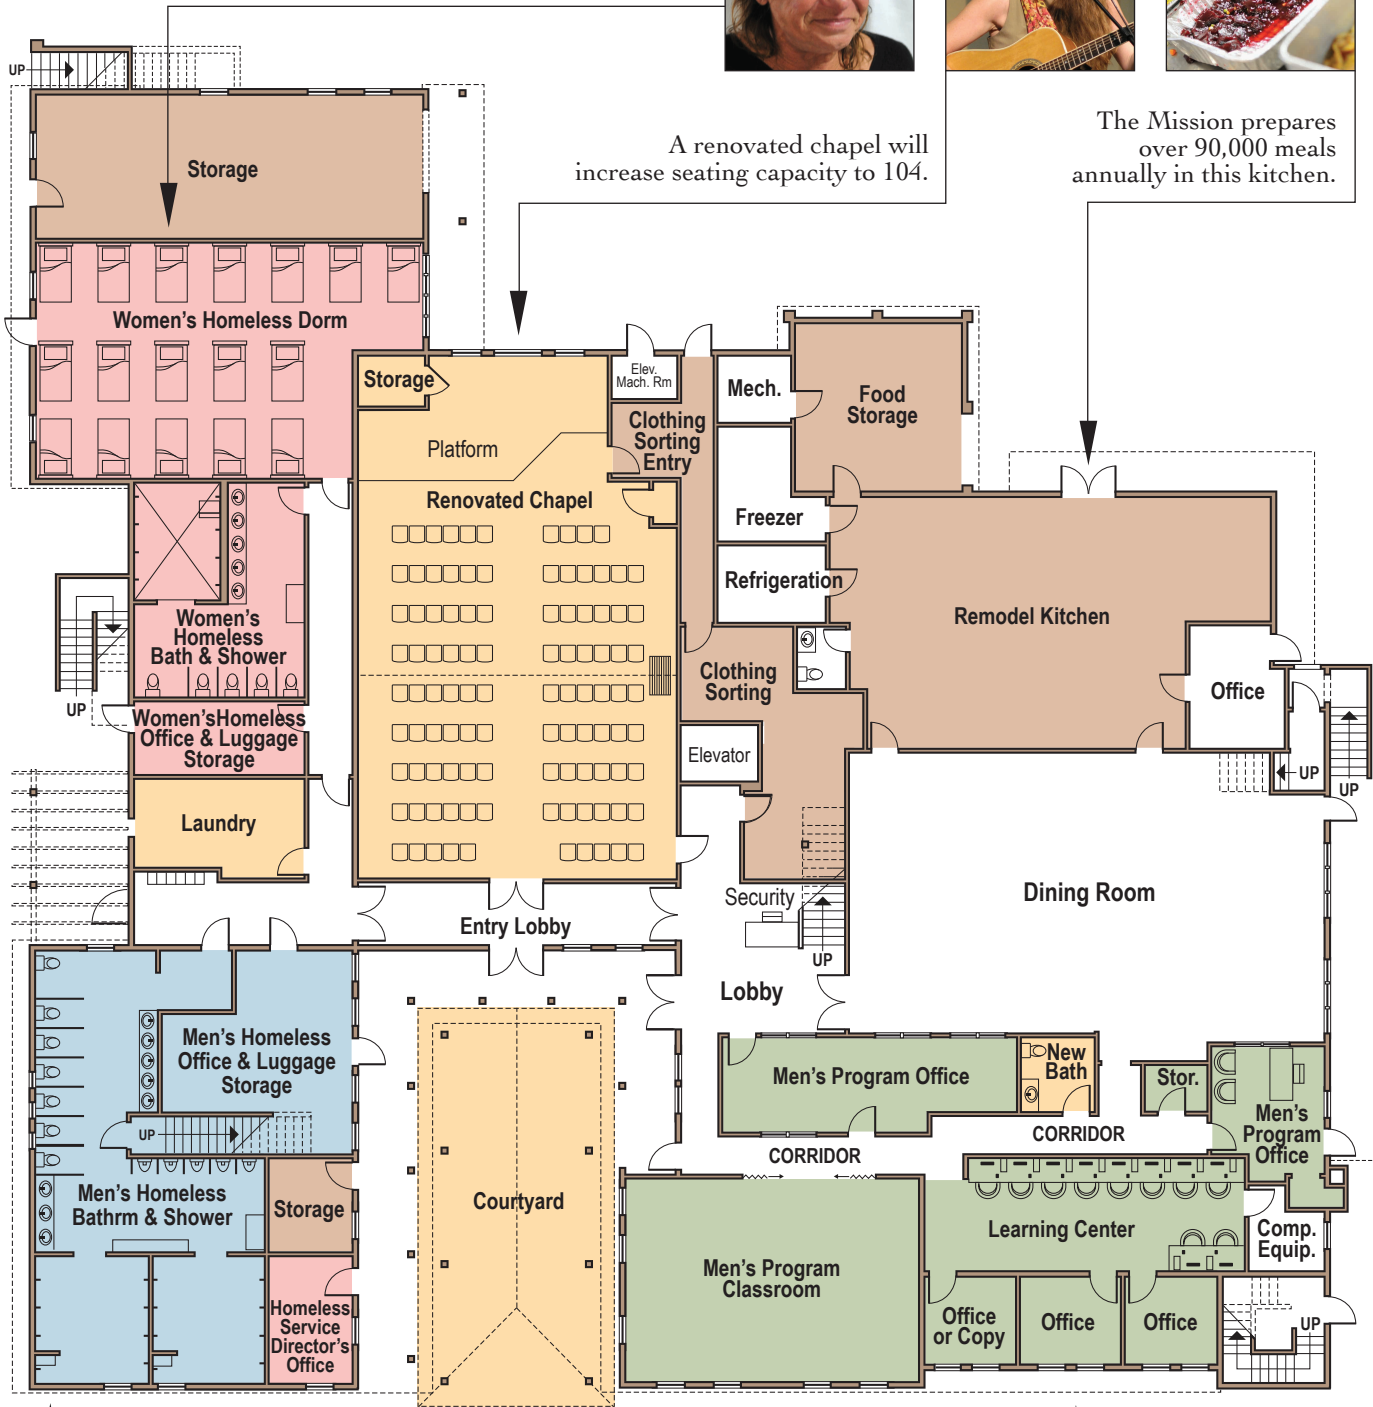

An updated women's dorm will almost double the number of beds, reaching a total of 32. The new addition of a women's bathroom/shower facility provides privacy and dignity.

A renovated chapel will increase seating capacity to 104.

The Mission prepares over 90,000 meals annually in this kitchen.

Improvements to the first and second floors will benefit 1,538 homeless men and women served annually.

Changes to the Men's Recovery Program will provide better security, centralization, and service delivery.

LEGEND

- Public/Shared Space
- Administration
- Men's Homeless
- Men's Program
- Women's Homeless

Partial scope of Santa Barbara Rescue Mission remodel shown here. Additional upgrades are indicated on other floor plans.